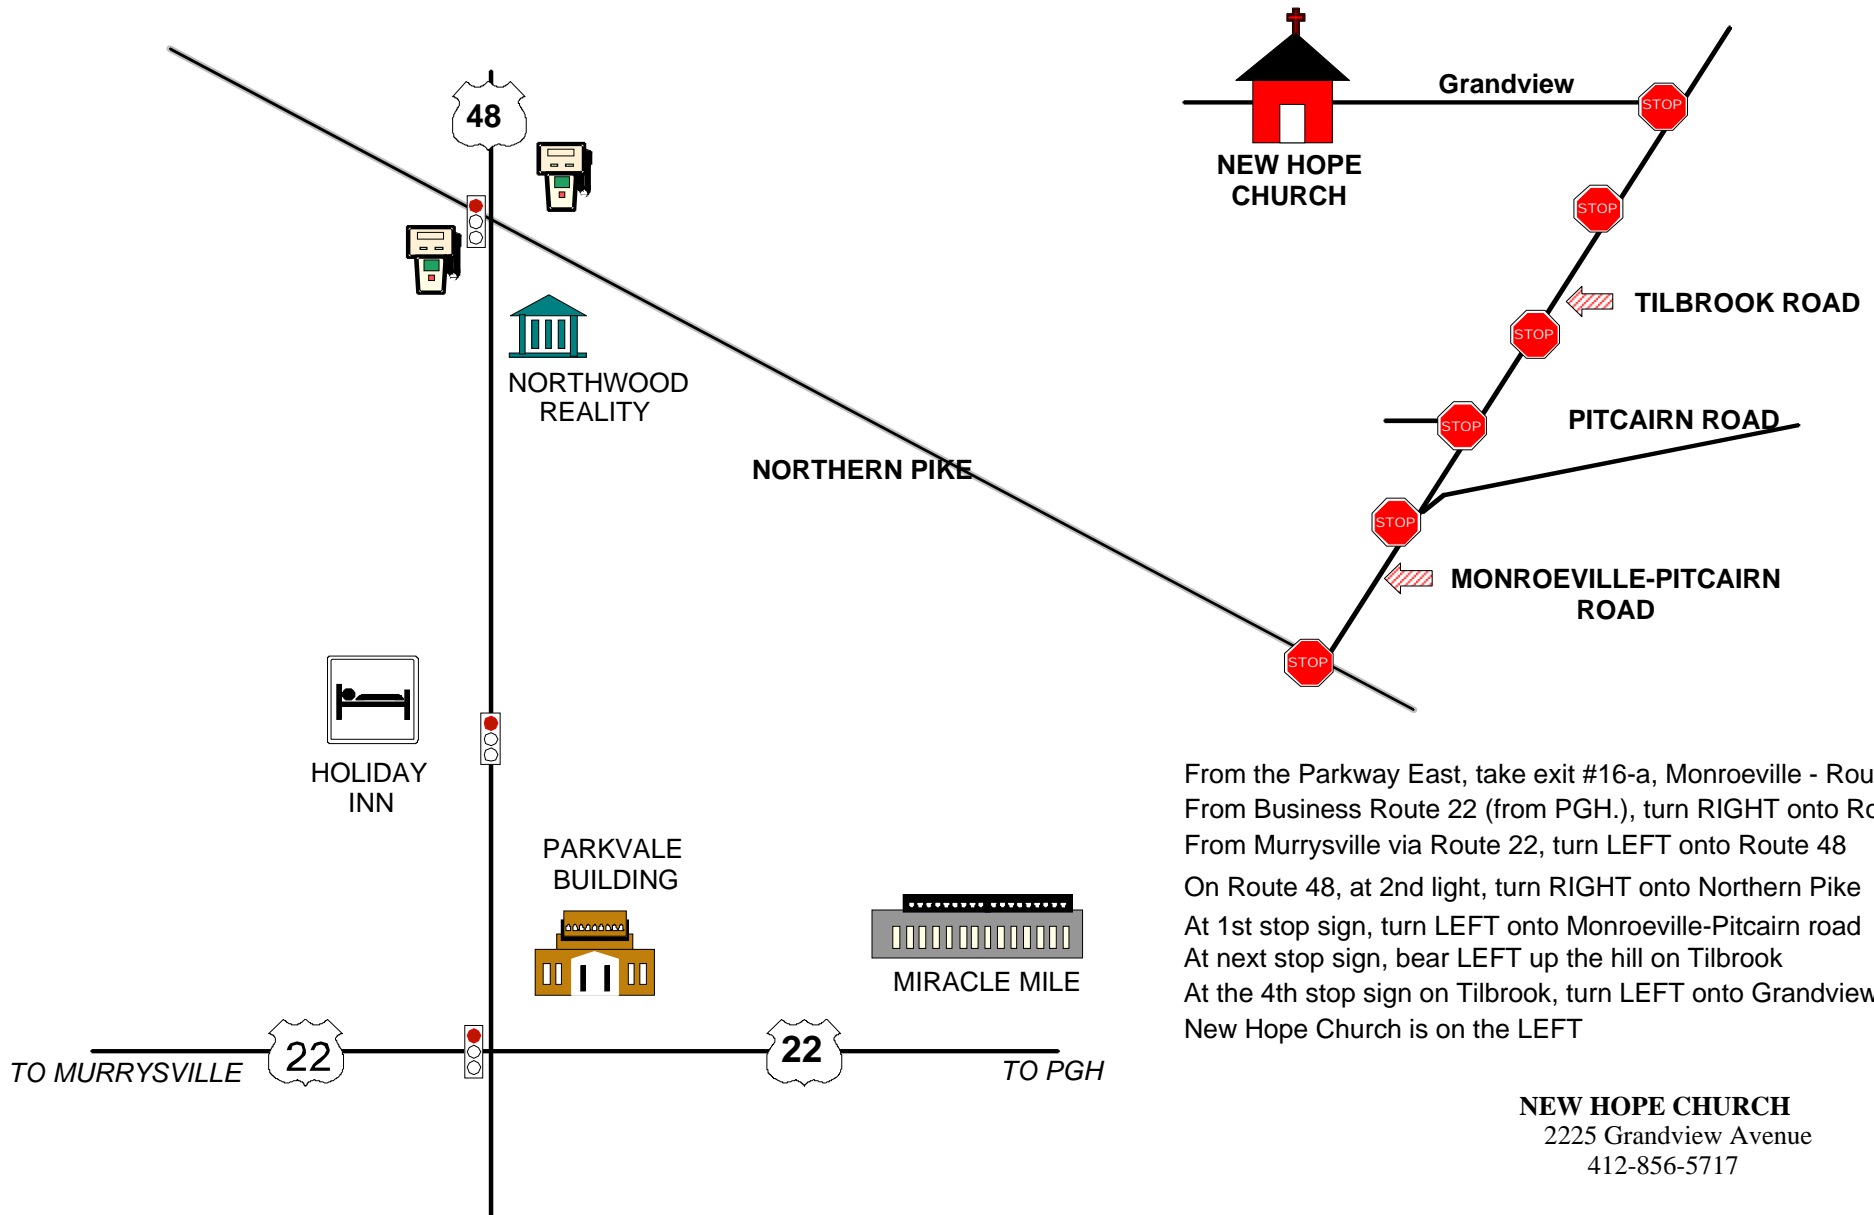

DIRECTIONS TO NEW HOPE CHURCH

From the Parkway East, take exit #16-a, Monroeville - Route 48
 From Business Route 22 (from PGH.), turn **RIGHT** onto Route 48
 From Murrysville via Route 22, turn **LEFT** onto Route 48
 On Route 48, at 2nd light, turn **RIGHT** onto Northern Pike
 At 1st stop sign, turn **LEFT** onto Monroeville-Pitcairn road
 At next stop sign, bear **LEFT** up the hill on Tilbrook
 At the 4th stop sign on Tilbrook, turn **LEFT** onto Grandview
 New Hope Church is on the **LEFT**

NEW HOPE CHURCH
 2225 Grandview Avenue
 412-856-5717